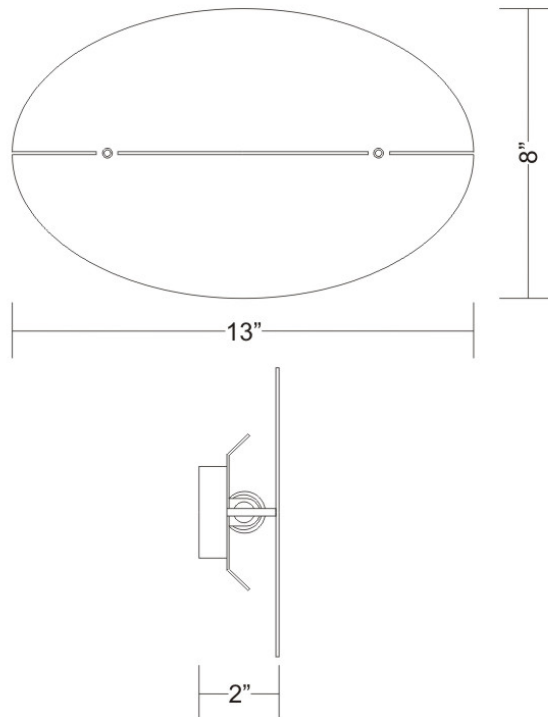

OVAL SURFACE

D93028

GENERAL

Series: Oval
Brand: Milan
Division: Design
Mounting Type: Surface
Mounting Location: Wall
Subcategory: Ambient

PHYSICAL

Shape: Oval
Length (mm): 330
Length (in): 13
Height (mm): 293
Height (in): 8
Extension (mm): 51
Extension (in): 2
Weight (kg): 2.3
Weight (lbs): 5
Fixture Material: Metal

ELECTRICAL

Number of Lamps: 1
Lamp Type: LED Retrofit / Halogen
Lamp Shape: T3
Bulb Included: Bulb Not Included
Total Output Wattage (W): 23 / 100
Max. Wattage Per Lamp (W): 23 / 100
Lamp Base: RSC
Input Voltage (V): 120

LED

OPTICAL

RATINGS AND CERTIFICATIONS

Certified By: CSA Certified to UL and CSA Standards
IP rating: IP20