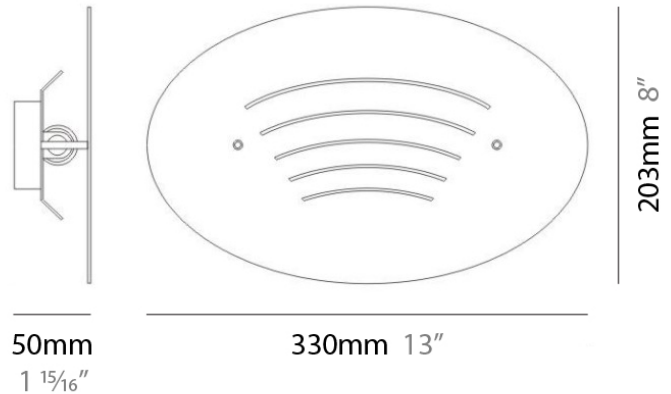

PROJECT
TYPE
NOTES
QUANTITY
DATE

OVAL SURFACE

D93029

GENERAL

Series: Oval
Brand: Milan
Division: Design
Mounting Type: Surface
Mounting Location: Wall
Subcategory: Ambient

PHYSICAL

Shape: Oval
Length (mm): 330
Length (in): 13.0
Height (mm): 203
Height (in): 8.0
Extension (mm): 50
Extension (in): 2.0
Weight (kg): 0.899
Weight (lbs): 1.98
Fixture Finish: SST
Fixture Material: Metal

ELECTRICAL

Number of Lamps: 1
Lamp Type: LED Retrofit / Halogen
Lamp Shape: T3
Bulb Included: Bulb Not Included
Total Output Wattage (W): 18 / 70
Max. Wattage Per Lamp (W): 18 / 70
Lamp Base: RSC
Input Voltage (V): 120

LED

OPTICAL

RATINGS AND CERTIFICATIONS

Certified By: CSA Certified to UL and CSA Standards
IP rating: IP20