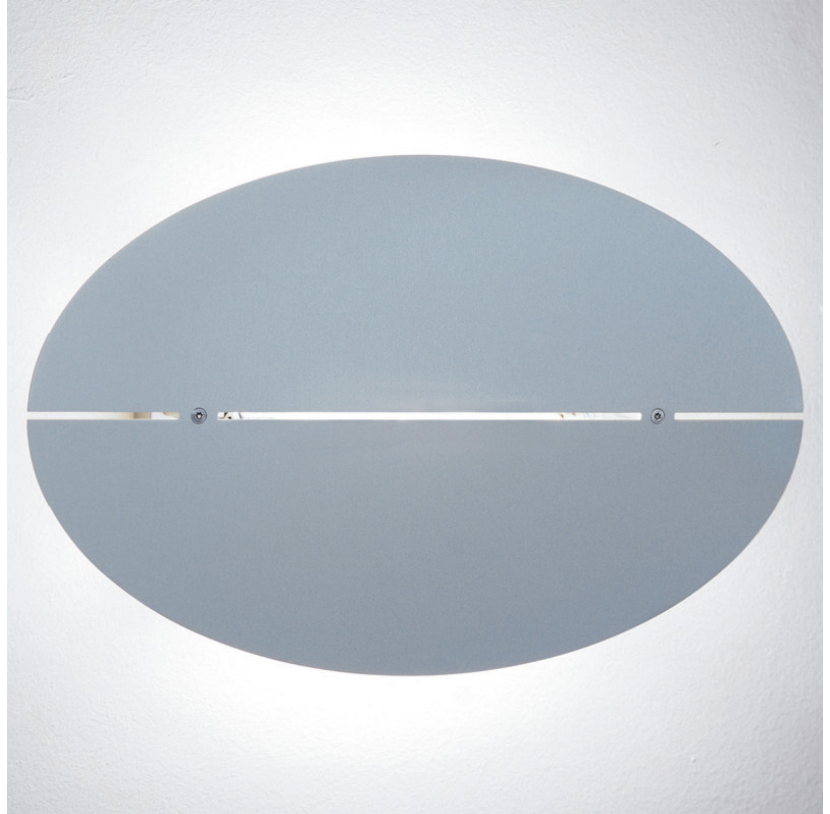

OVAL SURFACE

D93028

GENERAL

Series: Oval
Brand: Milan
Division: Design
Mounting Type: Surface
Mounting Location: Wall
Subcategory: Ambient

PHYSICAL

Shape: Oval
Length (mm): 330
Length (in): 13
Height (mm): 293
Height (in): 8
Extension (mm): 51
Extension (in): 2
Weight (kg): 2.3
Weight (lbs): 5
Fixture Material: Metal

ELECTRICAL

Number of Lamps: 1
Lamp Type: LED Retrofit / Halogen
Lamp Shape: T3
Bulb Included: Bulb Not Included
Total Output Wattage (W): 23 / 100
Max. Wattage Per Lamp (W): 23 / 100
Lamp Base: RSC
Input Voltage (V): 120

LED

OPTICAL

RATINGS AND CERTIFICATIONS

Certified By: CSA Certified to UL and CSA Standards
IP rating: IP20